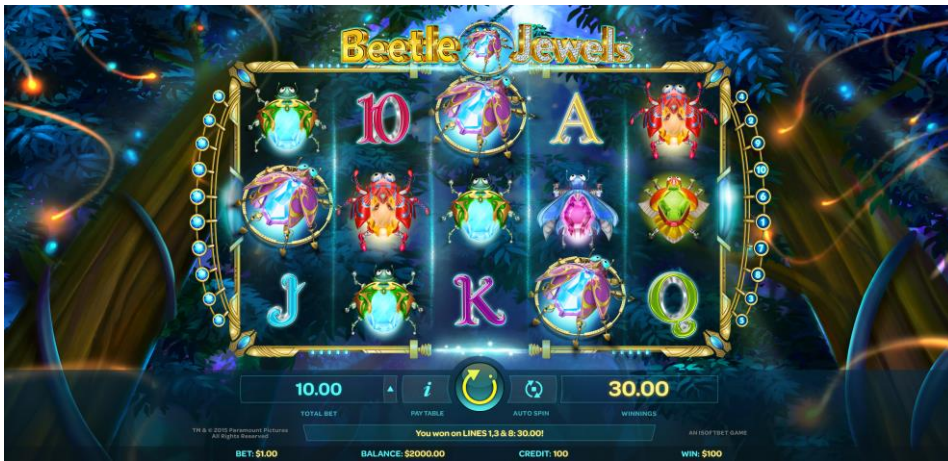

Beetle Jewels launch promotion
from 29th March to 3rd April 2017

€3000 total budget
18 winning players

Beetle Jewels is a game that surpasses every player's imagination. It is a surreal five-reel 10-line game where sophisticated beetles, precious gems and marvellous colours snatch the spotlight, leaving you with fantastic winnings!

To celebrate the launch of this visually-stunning game, iSoftBet has created a promotion where you will be able to collect points at every step. Whether you catch a beautiful Red Beetle in a square or trigger the expanding symbol that shakes your screen, you will collect points.

Each of these features has certain points to give and will help players to win big:

- Red Beetle in a square – 5 points
- Expanding Symbol that gives shaking points - 100 points

Promotion Dates: 29th March to 3rd of April 2017

All players need to do to be eligible to win is simply play iSoftBet's Beetle Jewels' slot during the promotion dates and trigger the below 2 features.

- Red Beetle in a square
Each time this feature is triggered, the player will receive 5 point.
- Expanding Symbol
Each time this feature is triggered, the player will receive 100 shaking points.